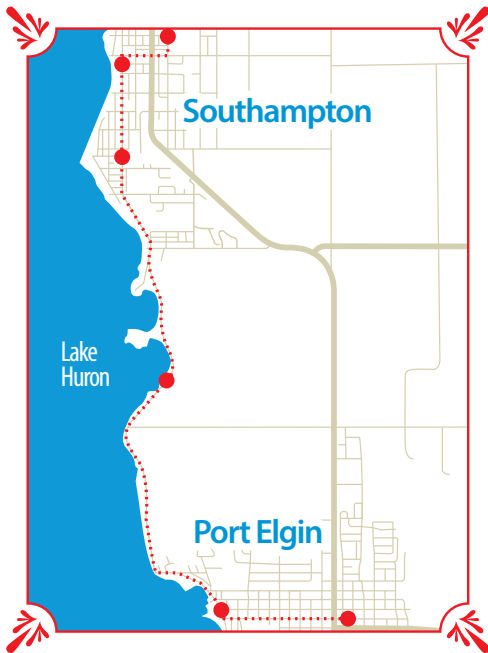

A brand new way to explore Saugeen Shores!

# ALL ABOARD

*The*  
**S.S. TROLLEY**

Track the trolley's GPS location live on [www.sstrolley.ca](http://www.sstrolley.ca)

- 7 days a week
- June 29 - September 5
- 11am - 7pm
- ½ hour trolley interruption between 3 - 4pm